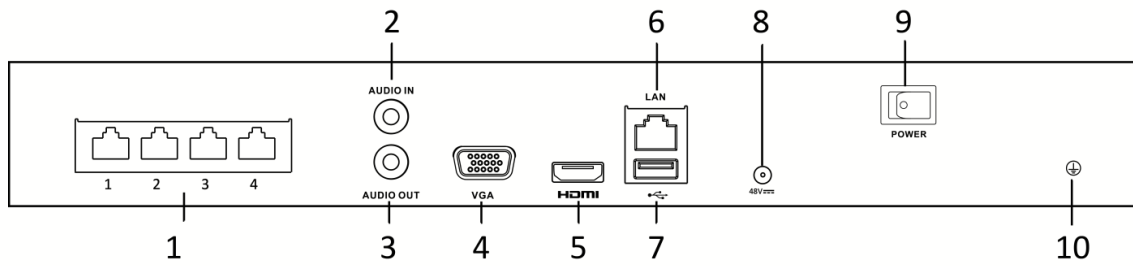

## Dimensions

Index	Description	Index	Description
<b>1</b>	Network Interfaces with PoE function (4 interfaces for HWN-4104MH-4P and 8 interfaces for HWN-4108MH-8P)	<b>6</b>	LAN Network Interface
<b>2</b>	AUDIO IN	<b>7</b>	USB 2.0 Interface.
<b>3</b>	AUDIO OUT	<b>8</b>	48 VDC power supply
<b>4</b>	VGA Interface	<b>9</b>	Power Switch
<b>5</b>	HDMI Interface	<b>10</b>	GND