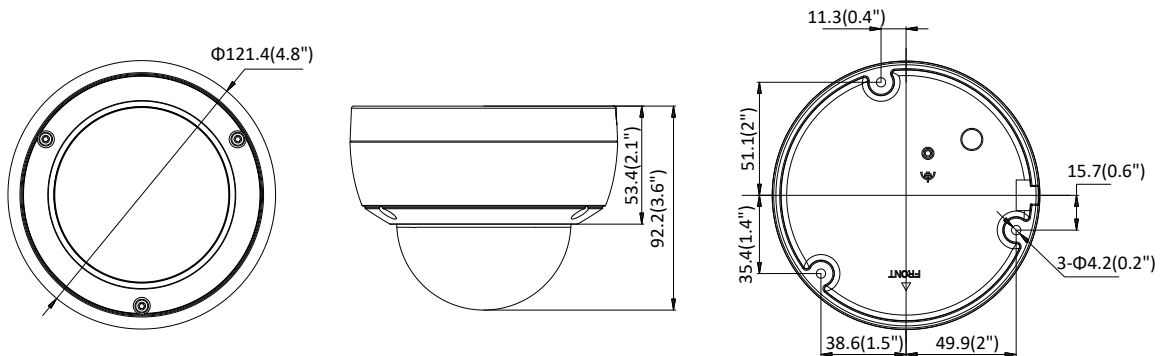

Available Model

DS-2CD2146G1-I (2.8/4/6 mm), DS-2CD2146G1-IS (2.8/4/6 mm)

Dimension

Camera:

Wall Mounting with the Bracket (DS-1272ZJ-120 and DS-1253ZJ-M):

Pendant Mounting with the Bracket (DS-1271ZJ-120 and DS-1253ZJ-M):