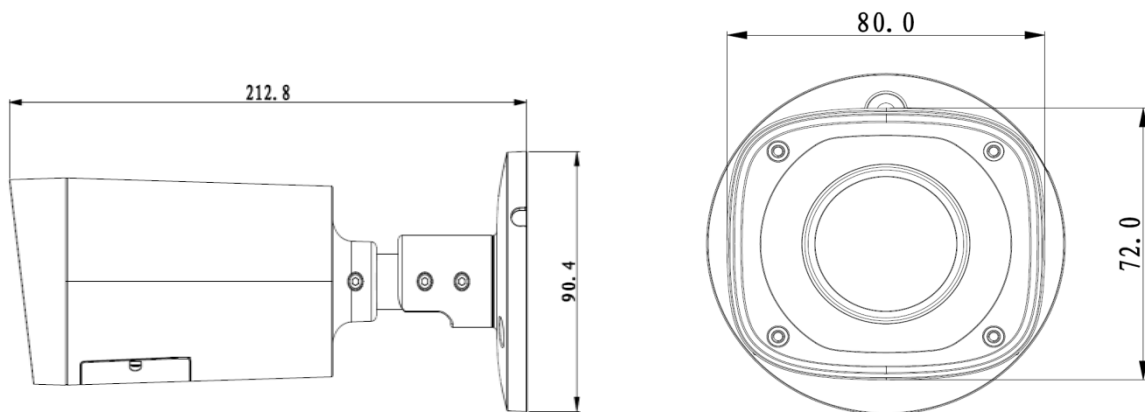

## DH-IPC-HFW2320R-ZS/VFS-IRE6

Smart Phone	iPhone, iPad, Android, Windows Phone	
<b>Auxiliary Interface</b>		
Memory Slot	Micro SD , Max 128GB	
RS485	N/A	
Alarm	N/A	
PIR Sensor Range	N/A	
<b>General</b>		
Power Supply	DC12V/PoE (802.3af)	
Power Consumption	<5.5W	<8.5W
Working Environment	-30°C~+60°C, Less than 95% RH	
Ingress Protection	IP67	
Vandal Resistance	N/A	
Dimensions	72mm×80mm×212.8mm	
Weight	0.65kg	

## Dimensions (mm)