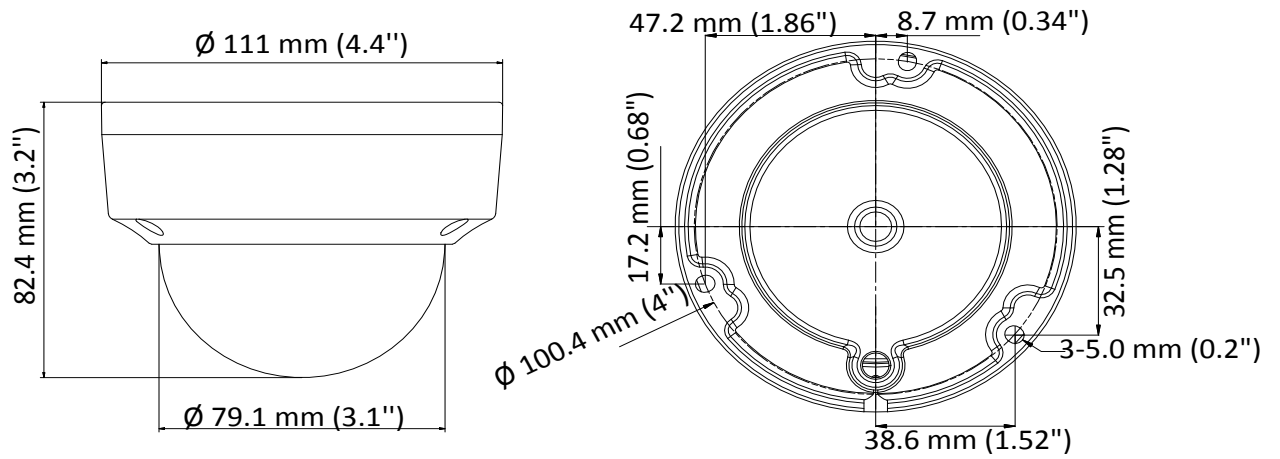

Order Model

DS-2CE56H0T-VPITE

Dimension