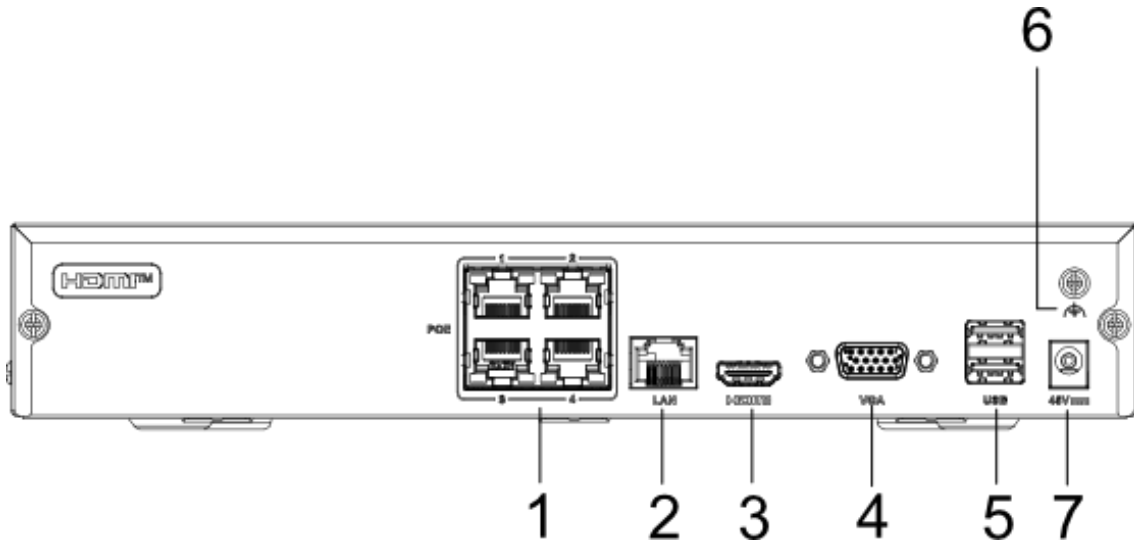

Network & Ethernet Access

- 4 independent PoE network interfaces
- 1 self-adaptive 10/100 Mbps Ethernet interface
- Hik-Connect for easy network management

▪ Specification

Video and Audio	
IP Video Input	4-ch Up to 6 MP resolution
Incoming Bandwidth	40 Mbps
Outgoing Bandwidth	60 Mbps
HDMI Output	1-ch, 1920 × 1080p/60 Hz, 1600 × 1200/60 Hz, 1280 × 1024/60Hz, 1280 × 720/60 Hz
VGA Output	1-ch, 1920 × 1080p/60 Hz, 1600 × 1200/60 Hz, 1280 × 1024/60 Hz, 1280 × 720/60 Hz
Video Output Mode	HDMI/VGA simultaneous output
Decoding	
Decoding Format	H.265+/H.265/ H.264+/H.264
Recording Resolution	6 MP/4 MP/3 MP/1080p/UXGA /720p/VGA/4CIF/DCIF/ 2CIF/CIF/QCIF
Synchronous playback	4-ch
Decoding Capability	4-ch@1080p (30 fps) or 2-ch@4 MP (30 fps) or 1-ch@6 MP (30 fps)
Stream Type	Video, Video & Audio
Network	
Remote Connection	16
Network Protocol	TCP/IP, DHCP, Hik-Connect, DNS, DDNS, NTP, SADP, SMTP, UPnP™
Network Interface	1, RJ-45 10/100 Mbps self-adaptive Ethernet interface
PoE	
Interface	4, RJ-45 10/100 Mbps self-adaptive Ethernet interface
Power	≤ 36 W
Standard	IEEE 802.3 af/at
Auxiliary Interface	
SATA	1 SATA interface
Capacity	Up to 6 TB capacity for each disk
Alarm In/Out	N/A
USB Interface	Rear panel: 2 × USB 2.0
General	
Power Supply	48 VDC, 1 A
Consumption	≤ 10 W (without HDD and PoE off)
Working Temperature	-10 °C to 55 °C (14 °F to 131 °F)
Working Humidity	10% to 90%
Dimension (W × D × H)	265 × 225 × 48 mm (10.4" × 8.9" × 1.9")
Weight	≤ 1 kg (without HDD, 2.2 lb.)

Certification

CE

EN50130-4, EN 61000-3-2, EN 61000-3-3

Dimension

scale/1:1;Unit/mm

Physical Interface

No.	Description	No.	Description
1	Network interfaces with PoE function	5	USB interfaces
2	LAN network interface	6	GND
3	HDMI interface	7	Power supply
4	VGA interface		

Available Model

HWN-2104MH-4P (D)

Headquarters

No.555 Qianmo Road, Binjiang District,
Hangzhou 310051, China
T +86-571-8807-5998
www.hikvision.com

Follow us on social media to get the latest product and solution information.