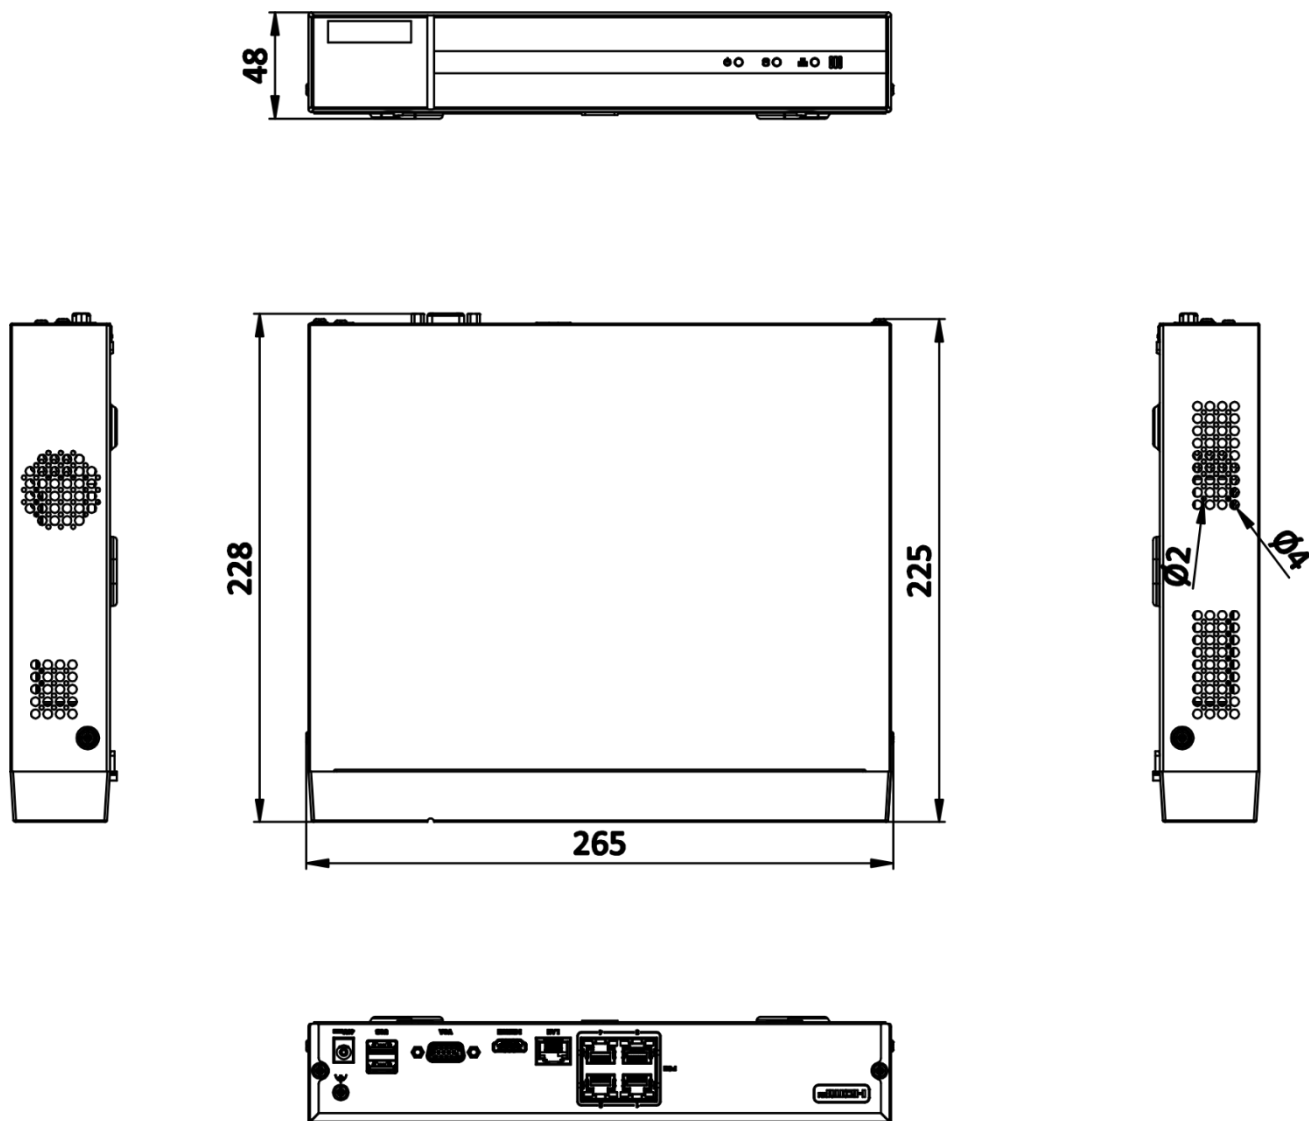

Network & Ethernet Access

- 4 independent PoE network interfaces
- 1 self-adaptive 10/100 Mbps Ethernet interface
- Hik-Connect for easy network management

▪ Specification

Video and Audio	
IP Video Input	4-ch Up to 6 MP resolution
Incoming Bandwidth	40 Mbps
Outgoing Bandwidth	60 Mbps
HDMI Output	1-ch, 1920 × 1080p/60 Hz, 1600 × 1200/60 Hz, 1280 × 1024/60Hz, 1280 × 720/60 Hz
VGA Output	1-ch, 1920 × 1080p/60 Hz, 1600 × 1200/60 Hz, 1280 × 1024/60 Hz, 1280 × 720/60 Hz
Video Output Mode	HDMI/VGA simultaneous output
Decoding	
Decoding Format	H.265+/H.265/ H.264+/H.264
Recording Resolution	6 MP/4 MP/3 MP/1080p/UXGA /720p/VGA/4CIF/DCIF/ 2CIF/CIF/QCIF
Synchronous playback	4-ch
Decoding Capability	4-ch@1080p (30 fps) or 2-ch@4 MP (30 fps) or 1-ch@6 MP (30 fps)
Stream Type	Video, Video & Audio
Network	
Remote Connection	16
Network Protocol	TCP/IP, DHCP, Hik-Connect, DNS, DDNS, NTP, SADP, SMTP, UPnP™
Network Interface	1, RJ-45 10/100 Mbps self-adaptive Ethernet interface
PoE	
Interface	4, RJ-45 10/100 Mbps self-adaptive Ethernet interface
Power	≤ 36 W
Standard	IEEE 802.3 af/at
Auxiliary Interface	
SATA	1 SATA interface
Capacity	Up to 6 TB capacity for each disk
Alarm In/Out	N/A
USB Interface	Rear panel: 2 × USB 2.0
General	
Power Supply	48 VDC, 1 A
Consumption	≤ 10 W (without HDD and PoE off)
Working Temperature	-10 °C to 55 °C (14 °F to 131 °F)
Working Humidity	10% to 90%
Dimension (W × D × H)	265 × 225 × 48 mm (10.4" × 8.9" × 1.9")
Weight	≤ 1 kg (without HDD, 2.2 lb.)

Certification

CE

EN50130-4, EN 61000-3-2, EN 61000-3-3

Dimension

scale/1:1;Unit/mm

Physical Interface

No.	Description	No.	Description
1	Network interfaces with PoE function	5	USB interfaces
2	LAN network interface	6	GND
3	HDMI interface	7	Power supply
4	VGA interface		