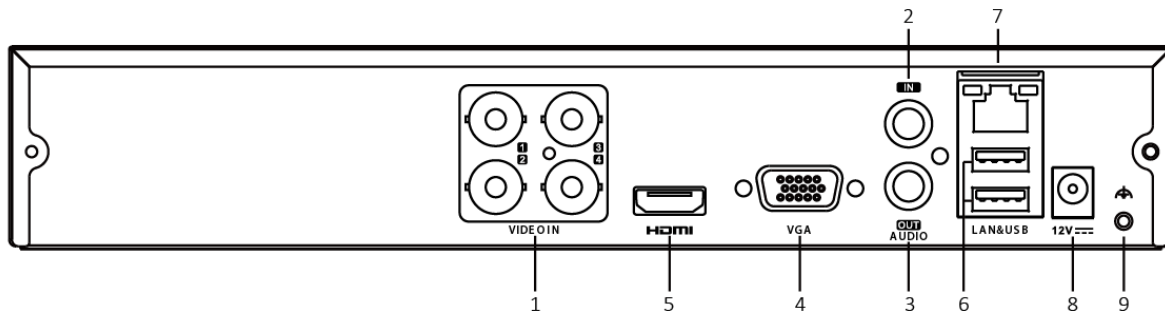

Physical Interface

*: The rear panel of HWD-7108MH-G2 provides 8 video input interfaces.

No.	Description	No.	Description
1	Video and Audio in	6	USB Interface
2	AUDIO IN	7	Network Interface
3	AUDIO OUT	8	Power Supply
4	VGA	9	GND
5	HDMI