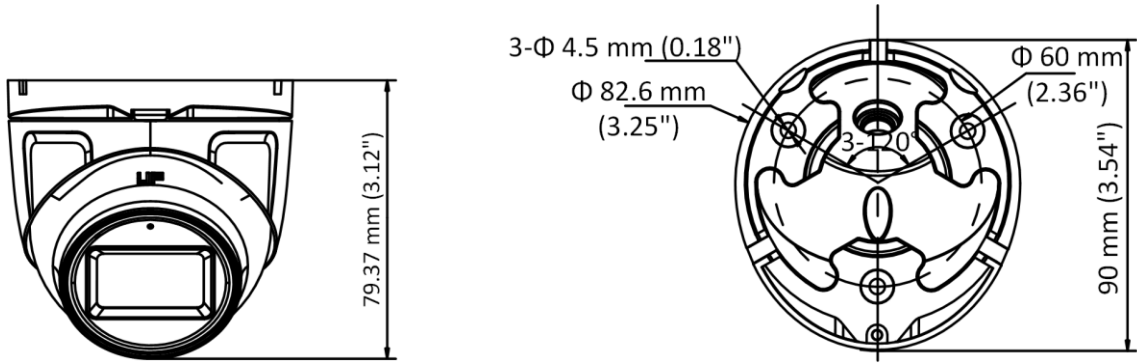

▪ **Available Model**

THC-T120-MS

▪ **Dimension**

▪ **Accessory**

▪ **Optional**

HIA-J101 Junction Box	HIA-B201 Corner Mount	HIA-B301 Vertical Pole Mount	HIA-B401-110T Wall Mount