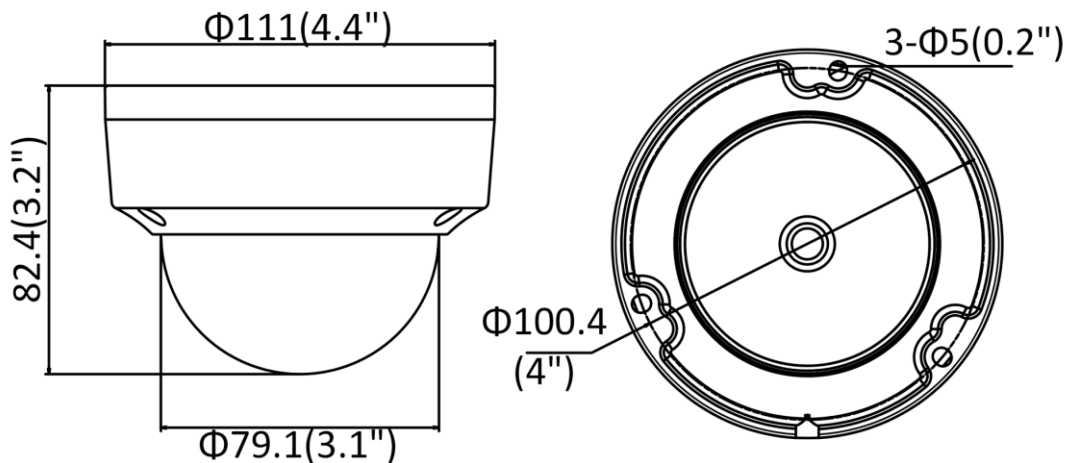

chemical plants, and more.
Moderate protection	Hikvision products at this level are equipped for use in areas with moderate anti-corrosion demands. Typical application scenarios include coastal areas about 2 kilometers (1.24 miles) away from coastlines, as well as areas affected by acid rain.
No specific protection	Hikvision products at this level are equipped for use in areas where no specific anti-corrosion protection is needed.

Dimension

Accessory