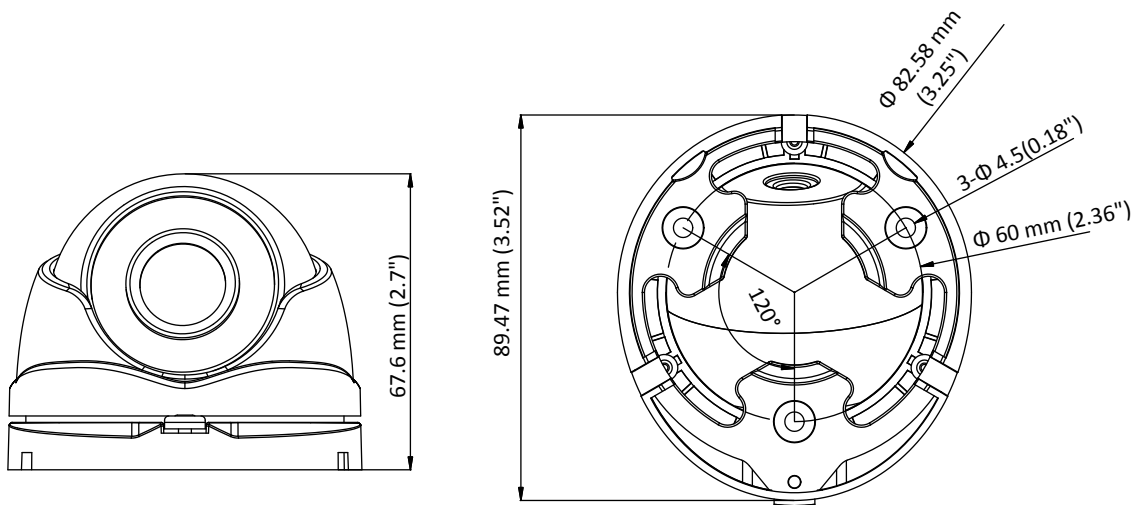

## Specification

<b>Camera</b>	
Image Sensor	2MP CMOS Image Sensor
Signal System	PAL/NTSC
Frame Rate	PAL: 1080p@25fps NTSC: 1080p@30fps
Resolution	1920 (H) × 1080 (V)
Min. illumination	0.01 Lux@(F1.2, AGC ON), 0 Lux with IR
Shutter Time	1/25 (1/30) s to 1/50,000 s
Lens	3.6 mm 2.8 mm, 6 mm fixed lens
Horizontal Field of View	103° (2.8 mm), 82.2° (3.6 mm), 54° (6 mm)
Lens Mount	M12
Day & Night	IR cut filter
Angle Adjustment	Pan: 0° to 360°, Tilt: 0° to 75°, Rotation: 0° to 360°
Synchronization	Internal synchronization
<b>Menu</b>	
AGC	Low/middle/high
Day/Night Mode	Smart/color/BW(Black and White)
Backlight Compensation	Yes
DWDR	Yes
Language	English, Chinese
Functions	Brightness, Sharpness, DNR, Mirror
<b>Interface</b>	
Video Output	1 HD analog output
Switch Button	TVI/AHD/CVI/CVBS
<b>General</b>	
Operating Conditions	-40 °C to 60 °C (-40 °F to 140 °F), Humidity: 90% or less (non-condensation)
Power Supply	12 VDC ± 15%
Power Consumption	Max. 4 W
Ingress Protection	IP66
Material	Metal
IR Range	Up to 20 m
Dimensions	89.47 × 67.6 mm (3.52" × 2.7")
Weight	340 g (0.75 lb.)

## Dimensions