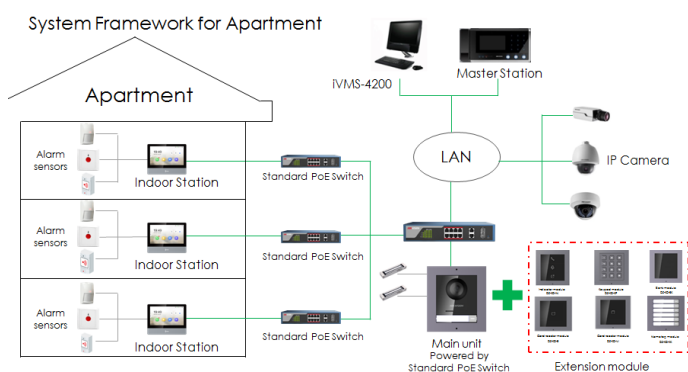

Typical Application