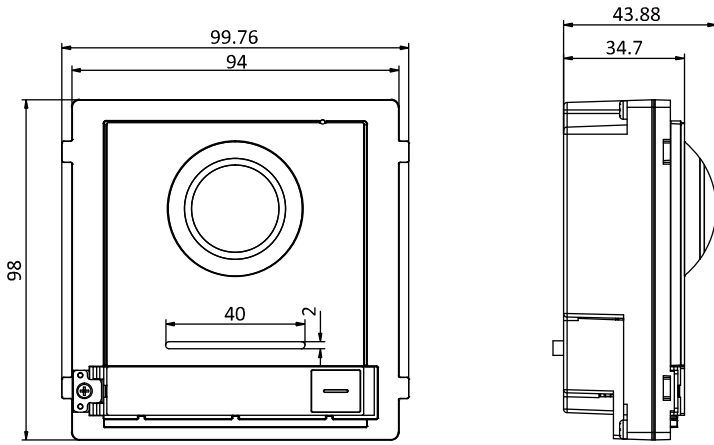

Accessory

Optional