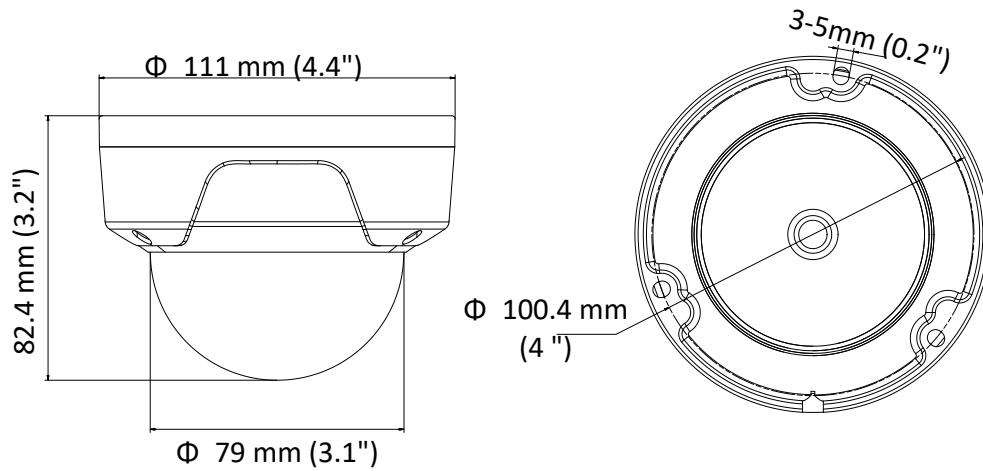

Simultaneous Live View	Up to 6 channels
User/Host	Up to 32 users 3 levels: Administrator, Operator and User
Client	iVMS-4200, Hik-Connect, iVMS-5200
Web Browser	IE8+, Chrome 31.0-44, Firefox 30.0-51, Safari 8.0+
Interface	
Communication Interface	1 RJ45 10M/100M self-adaptive Ethernet port
Reset Button	Yes
General	
Operating Conditions	-30 °C to 50 °C (-22 °F to 122 °F), humidity: 95% or less (non-condensing)
Power Supply	12 VDC ± 25%, 5.5 mm coaxial power plug PoE (802.3af, class 3)
Power Consumption and Current	12 VDC, 0.5 A, Max: 5.5 W PoE: (802.3af, 36 V to 57 V), 0.2 A to 0.1 A, Max: 7 W
Ingress Protection	IP67, IK10
Material	Metal & Plastic
Dimensions	Camera: Ø 111 mm × 82.4 mm (Ø 4.4" × 3.2") With package: 134 mm × 134 mm × 108 mm (5.3" × 5.3" × 4.3")
Weight	Camera: approx. 410 g (0.9 lb.) With package: approx. 610 g (1.3 lb.)

Available Models

HWI-D140H (2.8 mm), HWI-D140H (4 mm)

Dimension

Accessory

DS-1281ZJ-DM23
Inclined ceiling mount

DS-1275ZJ-SUS
Vertical Pole Mount

DS-1273ZJ-135
Wall Mount

DS-1273ZJ-135B
Wall Mount