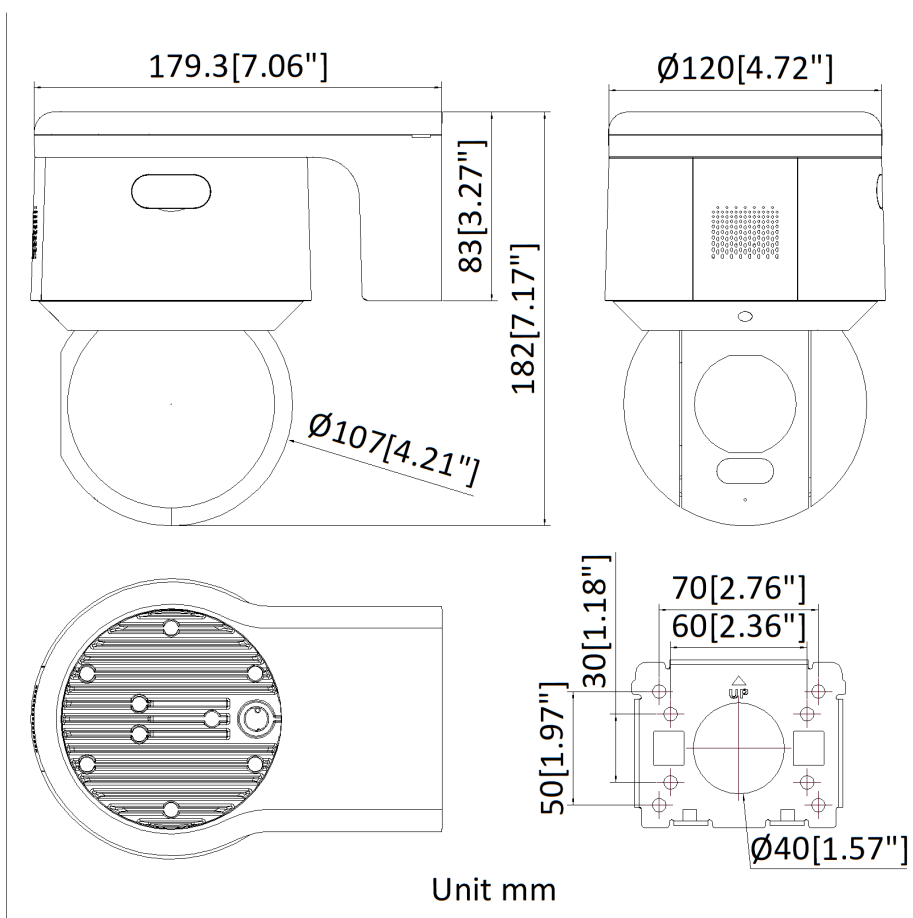

▪ Dimension