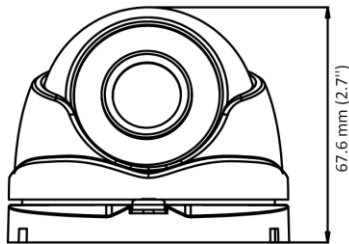

Available Model

DS-2CE56D0T-IRMF (C)

Dimension