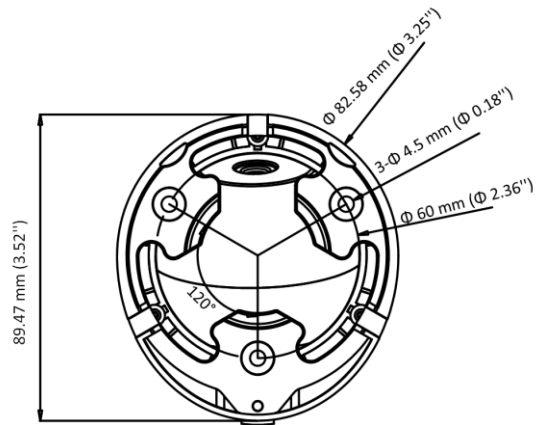

DS-2CE56D0T-IRMF (C) 2 MP Camera

- 2 MP, 1920 × 1080 resolution
- 2.8 mm, 3.6 mm, 6 mm fixed focal lens
- 4 in 1 video output (switchable TVI/AHD/CVI/CVBS)
- Smart IR, up to 25 m IR distance
- IP67

Specification

Camera	
Image Sensor	2 MP CMOS
Signal System	PAL/NTSC
Resolution	1920 (H) × 1080 (V)
Frame Rate	TVI: 1080P@30fps, 1080P@25fps CVI: 1080P@30fps, 1080P@25fps AHD: 1080P@30fps, 1080P@25fps CVBS: PAL/NTSC
Min. illumination	0.01 Lux@(F1.2, AGC ON), 0 Lux with IR
Shutter Time	PAL: 1/25 s to 1/50, 000 s NTSC: 1/30 s to 1/50, 000 s
Lens	2.8 mm, 3.6 mm, 6 mm fixed lens
Field of View	2.8 mm, horizontal FOV: 101°, vertical FOV: 60°, diagonal FOV: 122° 3.6 mm, horizontal FOV: 79.6°, vertical FOV: 43.5°, diagonal FOV: 93.7° 6 mm, horizontal FOV: 51.9°, vertical FOV: 30°, diagonal FOV: 58.8°
Lens Mount	M12
Day & Night	ICR
WDR (Wide Dynamic Range)	Digital WDR
Angle Adjustment	Pan: 0 to 360°, Tilt: 0 to 75°, Rotation: 0 to 360°
Menu	
Image Mode	STD/HIGH-SAT
AGC	Yes
Day/Night Mode	Auto/Color/BW (Black and White)
White Balance	Auto/Manual
AE (Auto Exposure) Mode	DWDR/BLC/HLC/Global
Noise Reduction	2D DNR
Language	English
Function	Brightness, Sharpness, Smart IR
Interface	
Video Output	Switchable TVI/AHD/CVI/CVBS
General	
Operating Conditions	-40 °C to 60 °C (-40 °F to 140 °F), humidity 90% or less (non-condensing)
Power Supply	12 VDC ± 25%
Power Consumption	Max. 3 W
Protection Level	IP67
Material	Metal
IR Range	Up to 25 m
Communication	HIKVISION-C
Dimensions	89.47 mm × 67.6 mm (3.52" × 2.70")
Weight	Approx. 250 g (0.55 lb.)

Available Model

DS-2CE56D0T-IRMF (C)

Dimension

Accessory

DS-1272ZJ-110-TRS
Wall Mount

DS-1275ZJ-SUS
Vertical Pole Mount

DS-1276ZJ-SUS
Corner Mount

DS-1280ZJ-XS
Junction Box