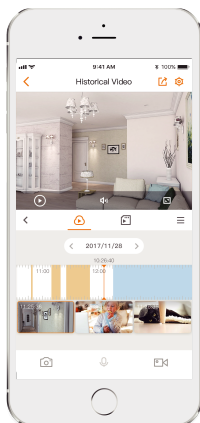

Bullet Lite

1080P H.265 Bullet Wi-Fi Camera

Bullet Lite delivers 2MP live monitoring with a choice of 2.8mm or 3.6mm lens option, it supports the latest H.265 compression which can save up to 50% bandwidth and storage. With IP67 certified, the camera can be used outdoors under different weather conditions.

1080P Full HD Video

See more than 720P

24/7 Protection

Infrared night vision for clear-as-day clarity even in pitch dark

Built-in Microphone

High quality microphone picks up sounds clearly while monitoring

H.265 Codec

Save more high-quality video in less space

IP67

Weatherproof from dust and water

Alarm Notification

Sends instant motion-activated alerts to your mobile phone

Cloud Service

Live video, storage, and more

Micro SD Card Slot

Supports up to 128GB local storage

Wi-Fi Connection

IEEE802.11b/g/n(2.4GHz)

Stay close with what you care

With Cloud service, you will have access to what you care as long as Internet is available. You can record daily or motion videos on Cloud and play back anytime anywhere.