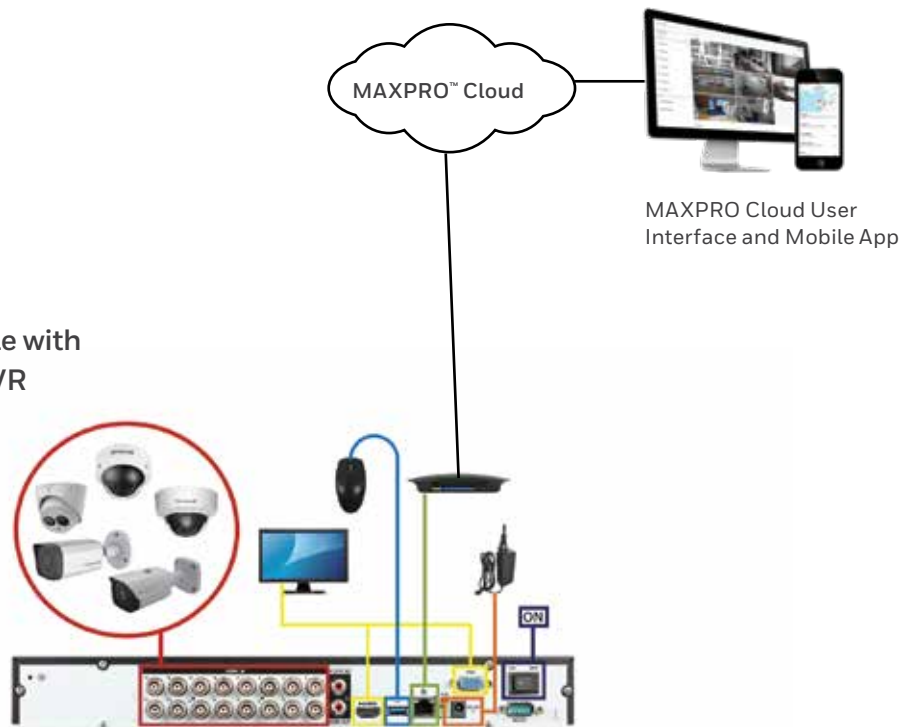

- Secure cloud-based managed video, access control and intrusion.
- Multi-site video , access control and intrusion deployments made easy with cloud-based configuration and management
- Plug and play cloud-ready ENVRs/ HQA DVRs 4, 8, 16 Ch
- Multi-site video from anywhere via standard web browser
- Multi-site management via app for iOS and Android™
- Local and cloud-based video storage at your fingertips
- Automated and scheduled reporting
- Easy-to-install and cost-effective
- Fully scalable architecture with distributed deployment
- Manage user credentials across large scale deployments
- Remote configuration reduces truck rolls
- Remote firmware updates
- Map-based configuration and management
- Real-time notifications with event clips
- Health and status of Video, Access Control and Intrusion systems across all customer locations

Intuitive User Interface

- Dashboards
- Google Maps Based Overlay
- On demand/Scheduled reports
- Integrated Access Control, Intrusion and Video Viewer
- Customizable Floor Plans
- Real-time Alarm/Event Monitoring

Powerful Mobile App

- Dashboard View, Health and Status and Events
- Multi-location Site Management Access Control, Intrusion and Video
- Remotely Lock and Unlock Doors
- User Access Management
- Integrated Access Control , Intrusion and Video Viewer
- Recorded Video Playback
- Alarms and Notifications
- Intrusion alarm system arming and disarming

Performance Series IP NVRs & HQA DVRs | Cloud-Hosted video

MAXPRO CLOUD SYSTEM OVERVIEW

Single Site with DVR

Connexion example with 8-channel HQA DVR

Multi-site Integrated Video , Intrusion and Access Control