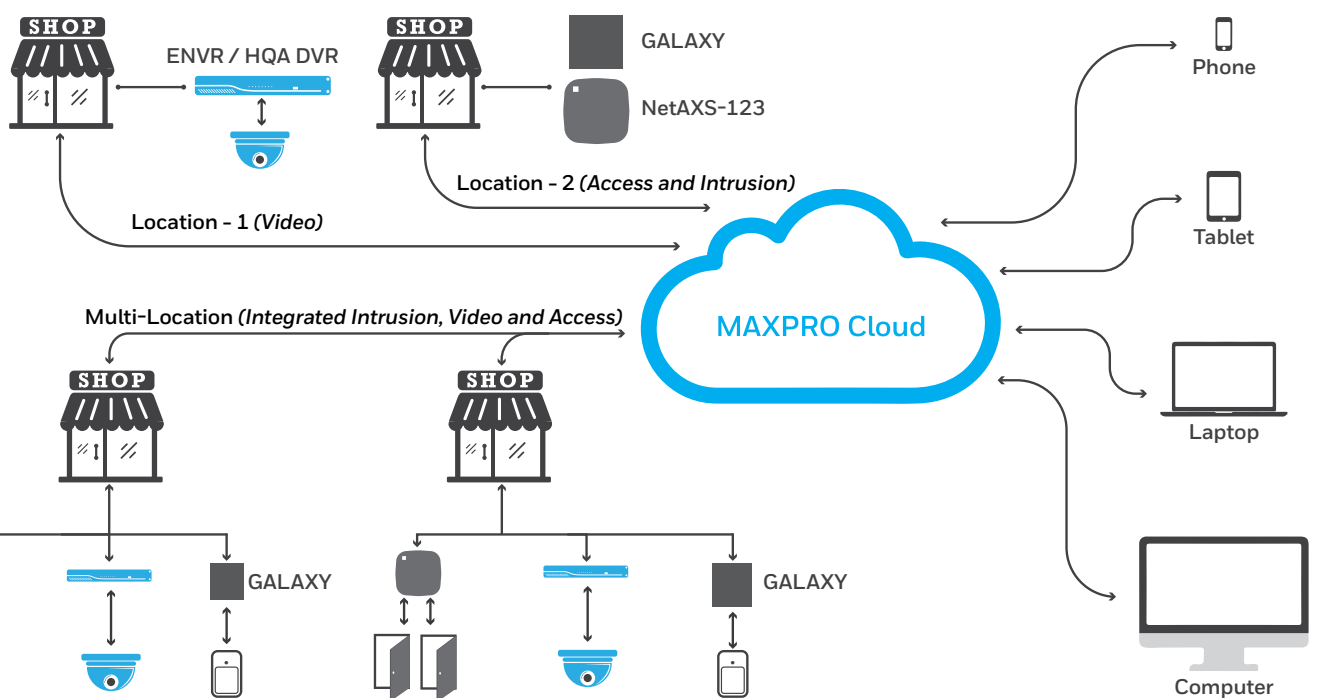

Powerful Mobile App

- Dashboard View, Health and Status and Events
- Multi-location Site Management Access Control, Intrusion and Video
- Remotely Lock and Unlock Doors
- User Access Management
- Integrated Access Control , Intrusion and Video Viewer
- Recorded Video Playback
- Alarms and Notifications
- Intrusion alarm system arming and disarming

Performance Series IP NVRs & HQA DVRs | Cloud-Hosted video

MAXPRO CLOUD SYSTEM OVERVIEW

Single Site with DVR

Connexion example with 8-channel HQA DVR

Multi-site Integrated Video , Intrusion and Access Control