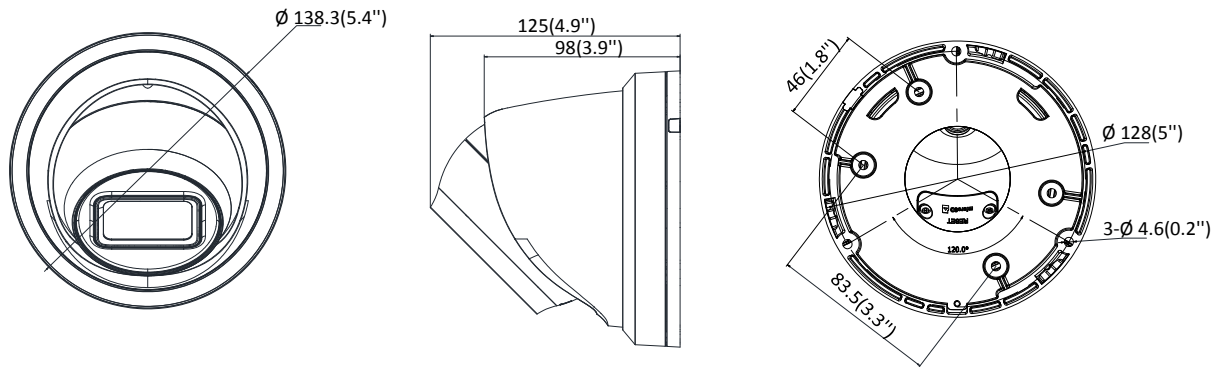

Available Model

DS-2CD2365G1-I (2.8/4/6 mm)

Dimensions

Unit: mm (inch)

Accessories

DS-1273ZJ-140
Wall Mount

DS-1280ZJ-DM21
Junction Box

DS-1273ZJ-140(Black)
Wall Mount

DS-1280ZJ-DM21(Black)
Junction Box