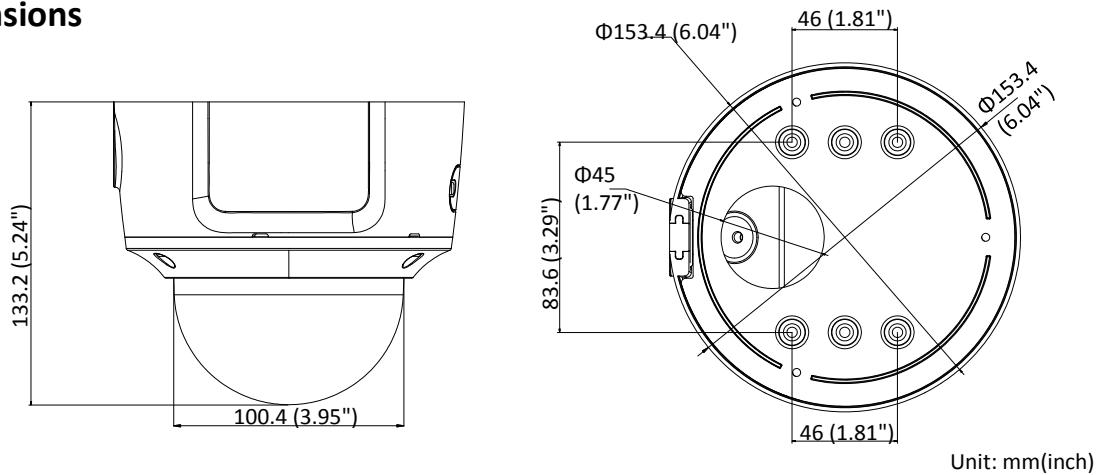

Material	Front cover: metal, bottom base: metal, bubble: plastic
Dimensions	Φ 153.4 × 133.2 mm (Φ 6.04" × 5.24")
Weight	Camera: 1300 g (2.9 lb.) With package: 1500 g (3.3 lb.)

Available Model:

DS-2CD2765G0-IZS (2.8 to 12 mm)

Dimensions

Accessories

DS-1227ZJ-DM37
In-ceiling Mount

DS-1473ZJ-155(Black)
Wall Mount

DS-1475ZJ-SUS(Black)
Vertical pole mount