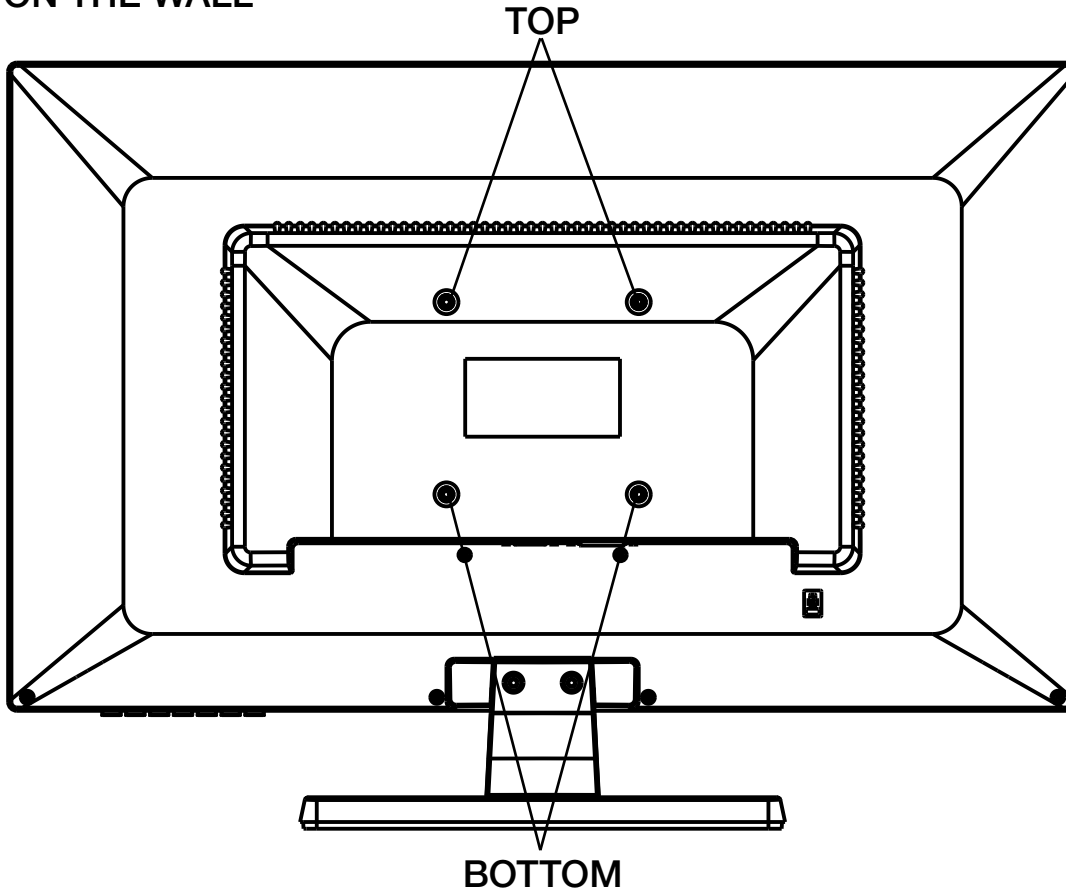

MODELS

WBXML20 19.53" (19.53" diagonal)

WBXML24 23.6" (23.6" diagonal)

WBXML22 21.5" (21.5" diagonal)

MOUNTING ON THE WALL

VESA MOUNTING

Model	Mounting Dimension	TOP	BOTTOM
WBXML20	100x100mm	PM4.0x6mm	PM4.0x6mm
WBXML22	100x100mm	PM4.0x6mm	PM4.0x6mm
WBXML24	100x100mm	PM4.0x6mm	PM4.0x6mm

* HARDWARE INCLUDED IN MONITOR BOX