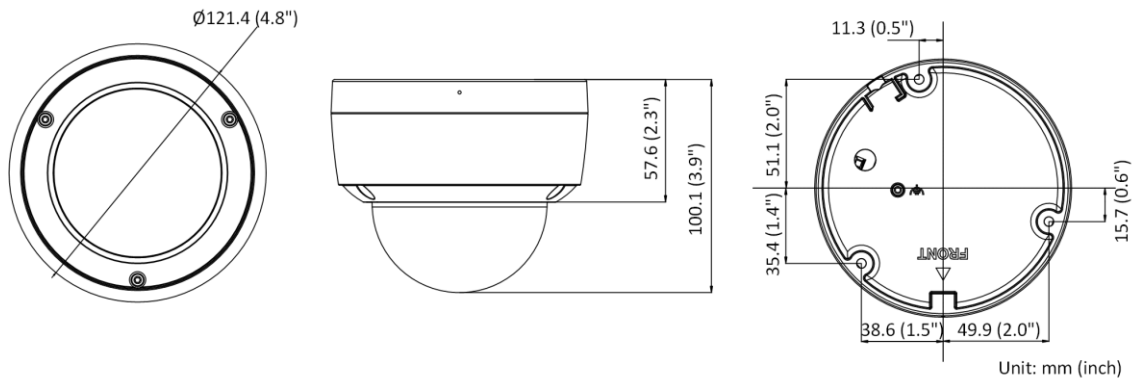

▪ **Dimension**

▪ **Accessory**

▪ **Optional**

DS-1275ZJ-SUS Vertical Pole Mount	DS-1280ZJ-DM46 Junction Box	DS-1276ZJ-SUS Corner Mount	DS-1272ZJ-120B Wall Mount	DS-1271ZJ-120 Pendant Mount
DS-1253ZJ-M Rain Shade	DS-1272ZJ-120 Wall Mount