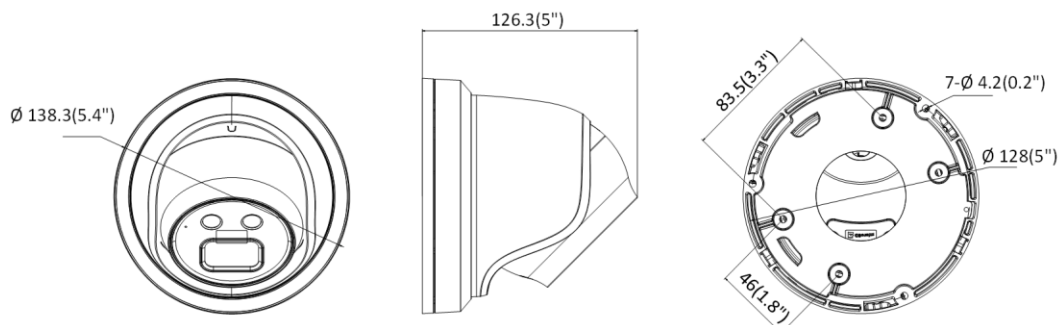

* Listed resolutions are only selectable options. It does not mean that all streams can work at their maximum resolution at the same time.

Available Model

- DS-2CD2386G2-I (2.8 mm)
- DS-2CD2386G2-I (4 mm)
- DS-2CD2386G2-I (6 mm)
- DS-2CD2386G2-IU (2.8 mm)
- DS-2CD2386G2-IU (4 mm)
- DS-2CD2386G2-IU (6 mm)

Dimension

Unit: mm(inch)