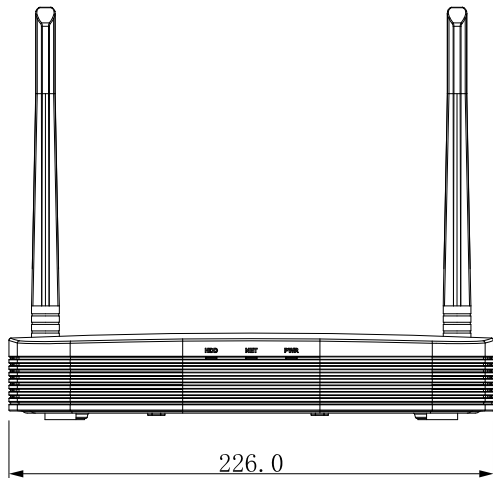

Construction

| | |
|-------------------|---|
| Dimensions(W×D×H) | Smart 1U, 226mm×226.9mm×40.4mm (8.9" x 8.9" x 1.6") |
| Net Weight | 0.5kg (1.10lb) (without HDD) |
| Gross Weight | 1.6kg(3.53 lb)(without HDD) |

Dimensions (mm)

Rear Panel