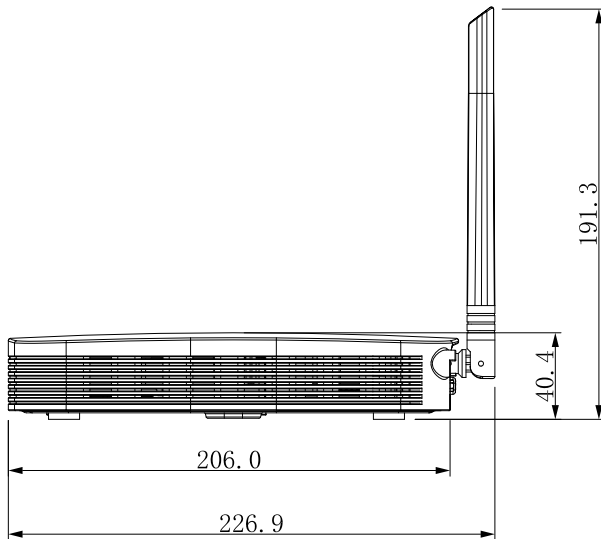

Construction

| | |
|-------------------|---|
| Dimensions(W×D×H) | Smart 1U, 226mm×226.9mm×40.4mm (8.9" x 8.9" x 1.6") |
| Net Weight | 0.5kg (1.10lb) (without HDD) |
| Gross Weight | 1.6kg(3.53 lb)(without HDD) |

Dimensions (mm)

Rear Panel