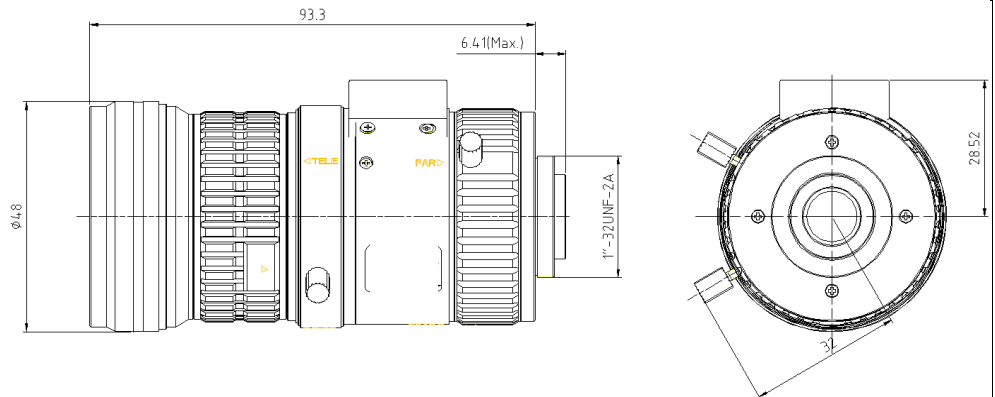

# CCTV LENS SPEC

Model NO.	HV1140D-8MPIR		Specification	Vari-focal DC Auto Iris <b>Constant Aperture</b> <b>8MP IR</b>	
Focal length	11-40mm		Mount	CS-Mount	
F number	F1.4-C		Flange Back Length	12.5mm	
Max. Image format	Φ9mm (1/1.8")		M. O. D	0.1m	
Control	Iris	DC Auto Iris		Dimension	Φ48*93.3mm
	Focus	Manual		Weight	271g
	Zoom	Manual		Operating Temperature	-20~60°C
Field of View	D	1/1.8"	45.2° ~13.8°	1/2"	41.7° ~12.8°
	H		36.7° ~11.5°		35.8° ~11.2°
	V		23.9° ~7.6°		19.6° ~6.3°

Dimension

Lens Picture