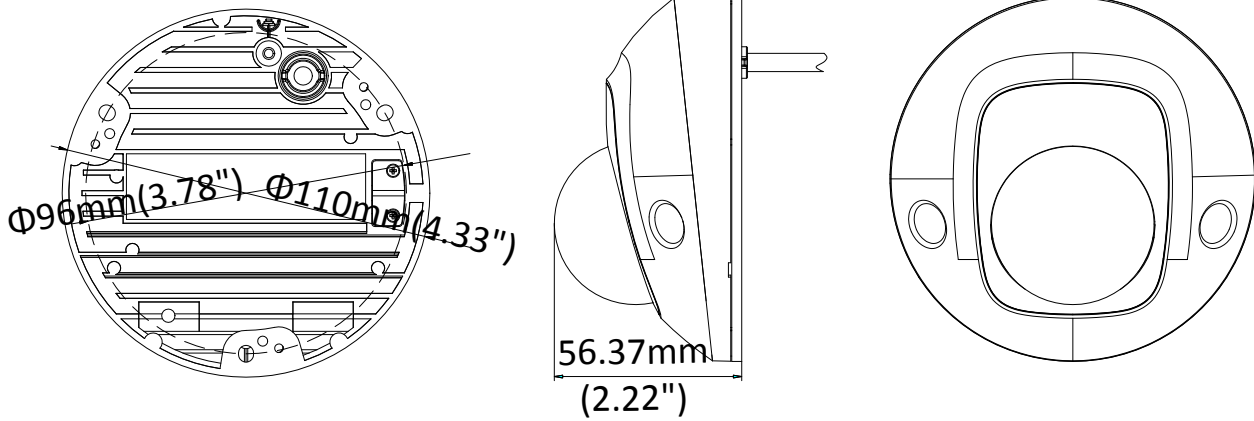

Dimensions

Accessories

Distributed by